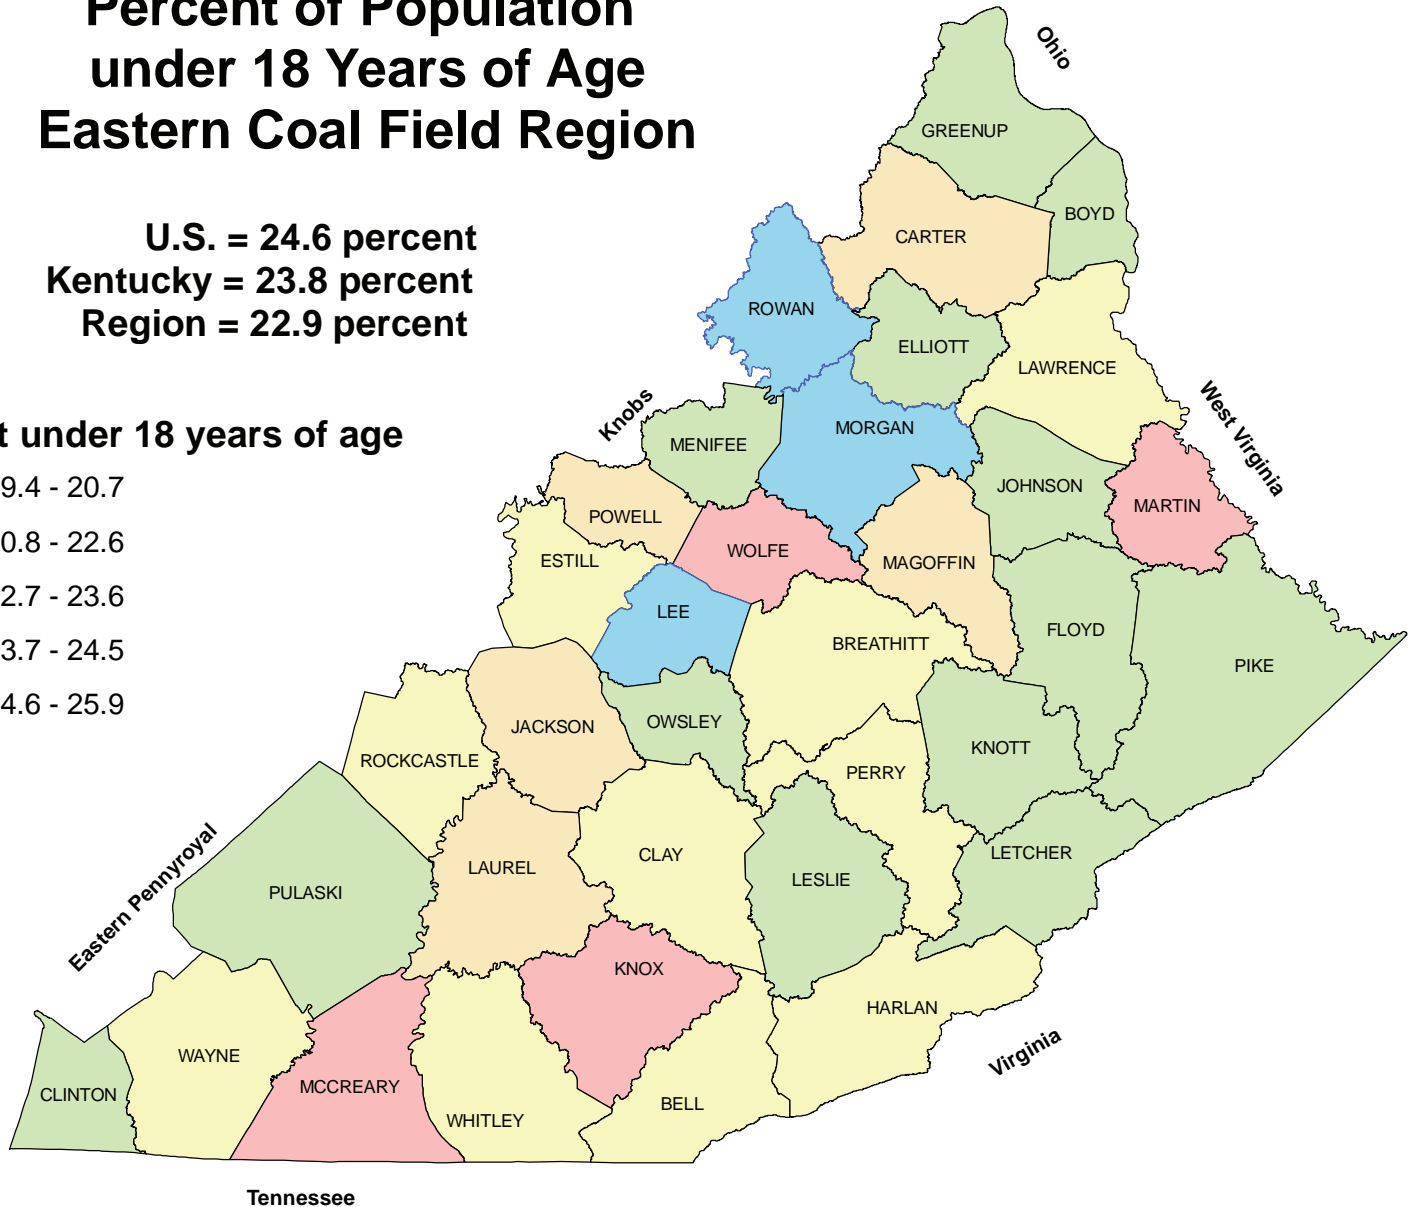

Percent of Population under 18 Years of Age Eastern Coal Field Region

U.S. = 24.6 percent
 Kentucky = 23.8 percent
 Region = 22.9 percent

Percent under 18 years of age

The percentage of the population under 18 is less in the region than for the state or nation, except in McCreary, Knox, Martin, and Wolfe Counties.